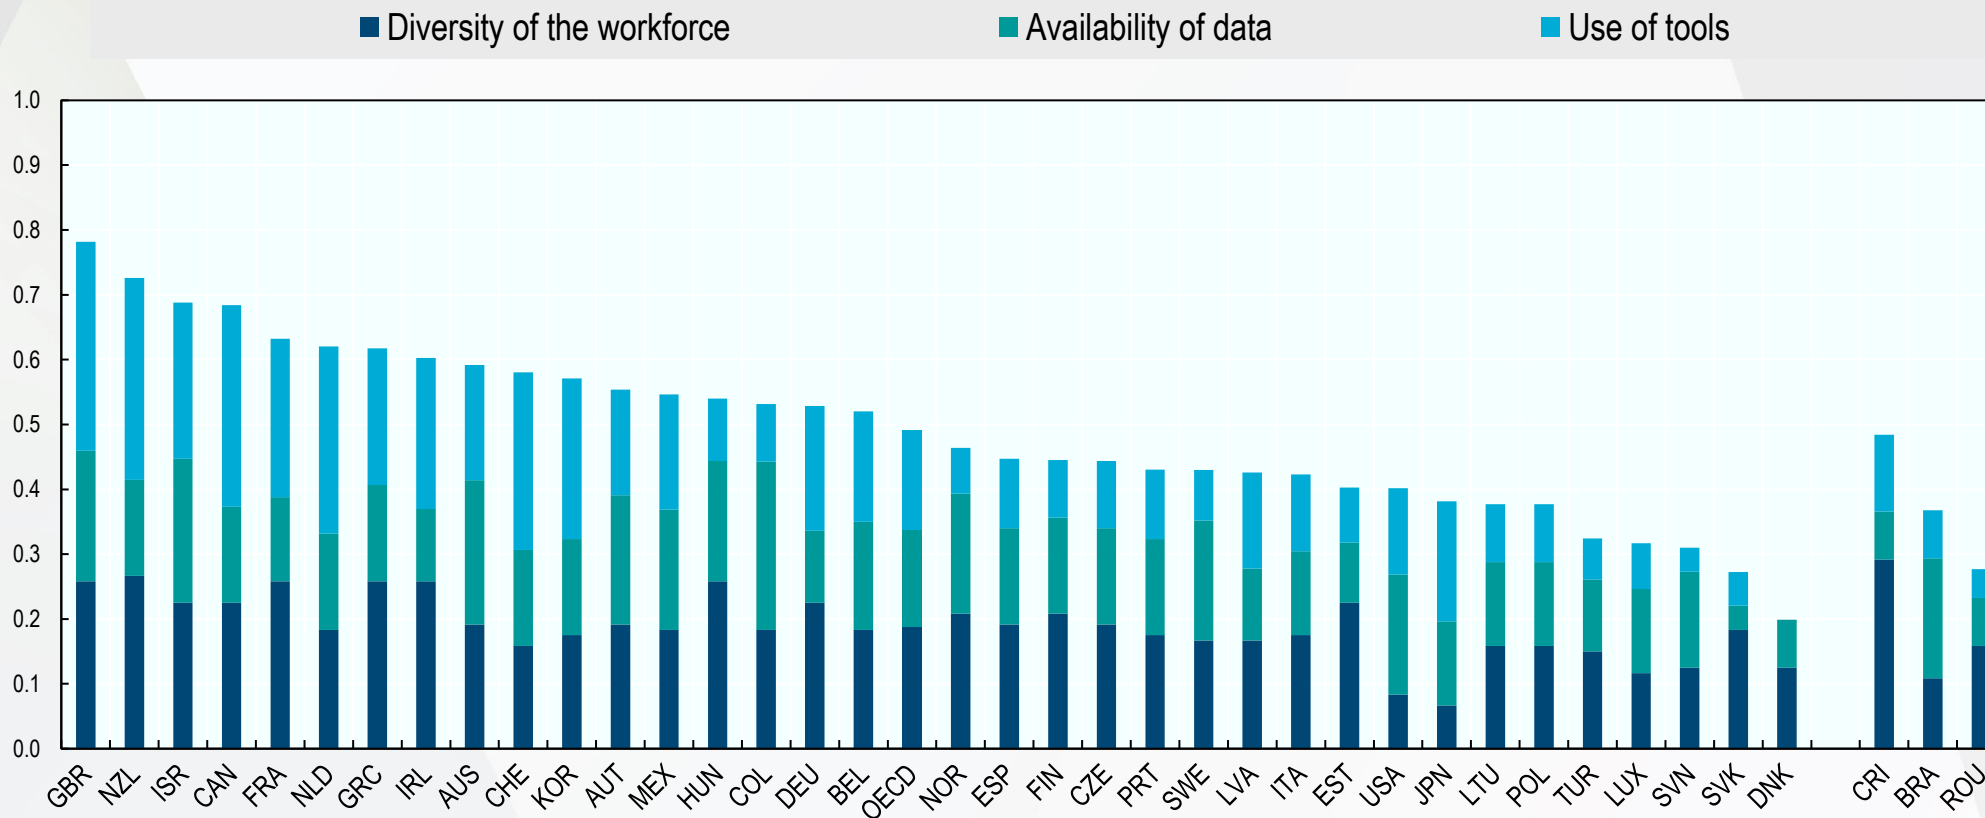

# Pilot index: Development of a diverse central government workforce, 2020

Source: OECD Government at a Glance 2021